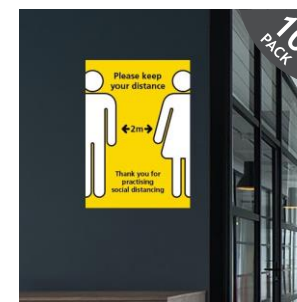

P4YA1 / P4YA2 / P4YA3
A1, A2 or A3